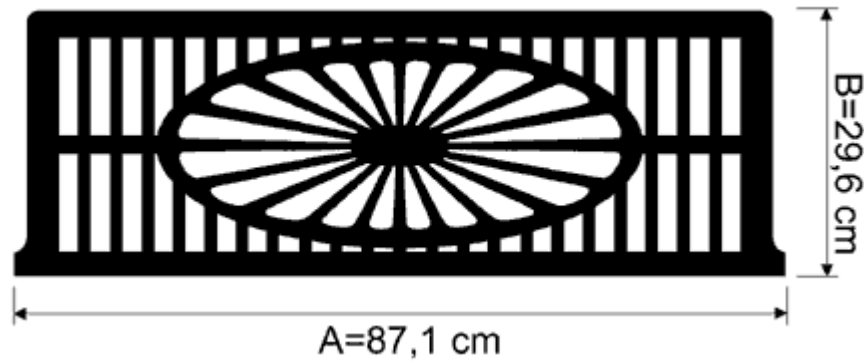

# ORDER

Music desks – carved of MDF-plate

Please send your order via Fax: **+48 62 762217-9**

Tel.: +48 62 762217-8

Art. No. 616

Individual dimensions to align. Terms of realization to align.

Dimension Art. No.	Write the proper dimension or Individual dimension		Version/Finish	Quantity
	A	B		
616				
616				