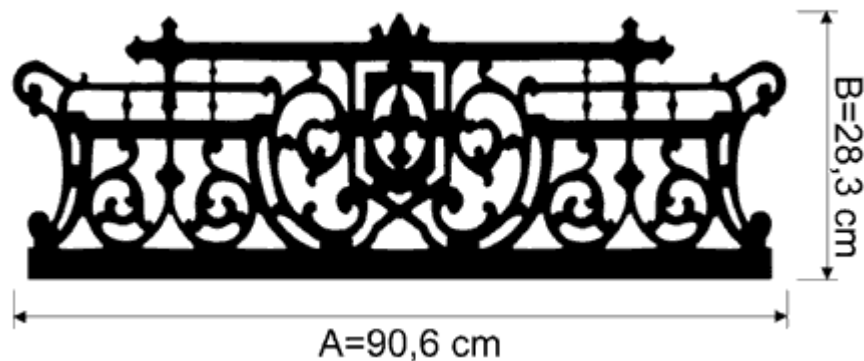

# ORDER

Music desks – carved of MDF-plate

Please send your order via Fax: +48 62 762217-9

Tel.: +48 62 762217-8

Art. No. 614

Individual dimensions to align. Terms of realization to align.

Dimension Art. No.	Write the proper dimension or Individual dimension		Version/Finish	Quantity
	A	B		
614				
614				