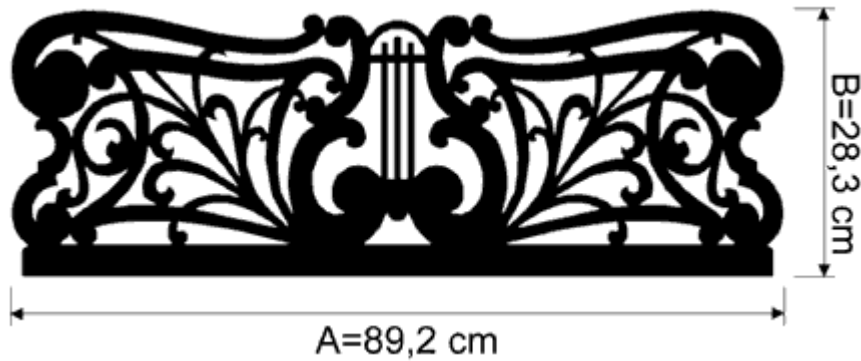

ORDER

Music desks – carved of MDF-plate

Please send your order via Fax: +48 62 762217-9

Tel.: +48 62 762217-8

Art. No. 613

Individual dimensions to align. Terms of realization to align.

Dimension Art. No.	Write the proper dimension or Individual dimension		Version/Finish	Quantity
	A	B		
613				
613				