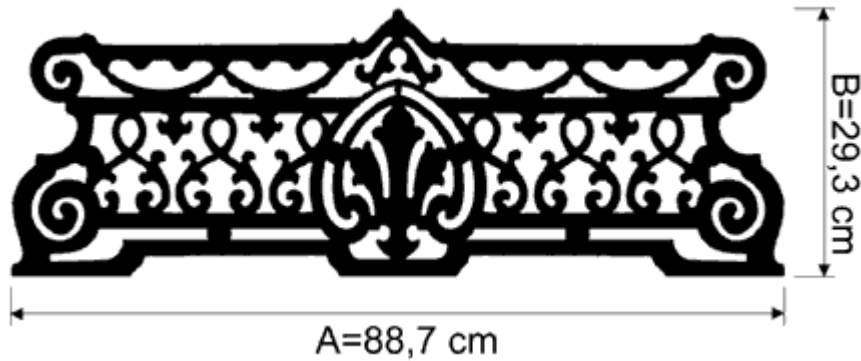

ORDER

Music desks – carved of MDF-plate

Please send your order via Fax: +48 62 762217-9

Tel.: +48 62 762217-8

Art. No. 612

Individual dimensions to align. Terms of realization to align.

Dimension Art. No.	Write the proper dimension or Individual dimension		Version/Finish	Quantity
	A	B		
612				
612				