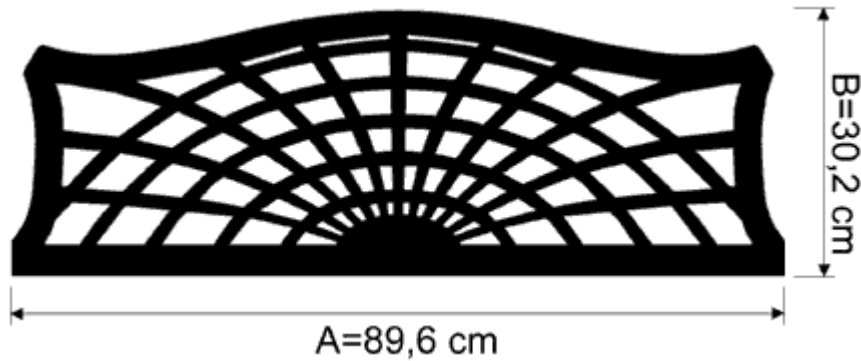

# ORDER

Music desks – carved of MDF-plate

Please send your order via Fax: +48 62 762217-9

Tel.: +48 62 762217-8

Art. No. 611

Individual dimensions to align. Terms of realization to align.

Dimension Art. No.	Write the proper dimension or Individual dimension		Version/Finish	Quantity
	A	B		
611				
611				