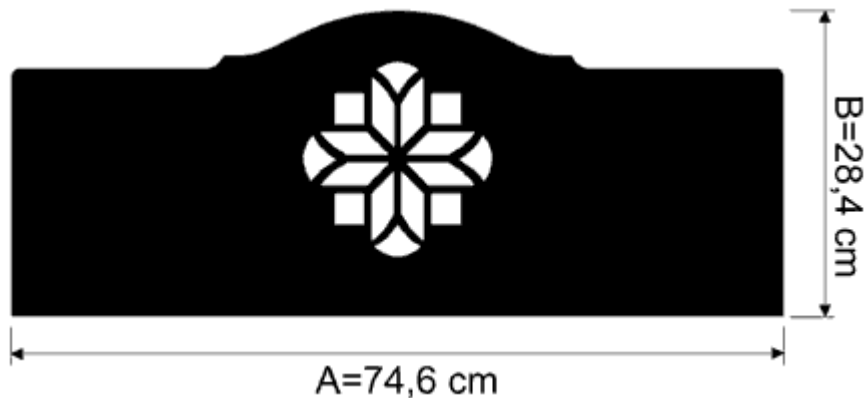

ORDER

Music desks – carved of MDF-plate

Please send your order via Fax: +48 62 762217-9

Tel.: +48 62 762217-8

Art. No. 610

Individual dimensions to align. Terms of realization to align.

Dimension Art. No.	Write the proper dimension or Individual dimension		Version/Finish	Quantity
	A	B		
610				
610				