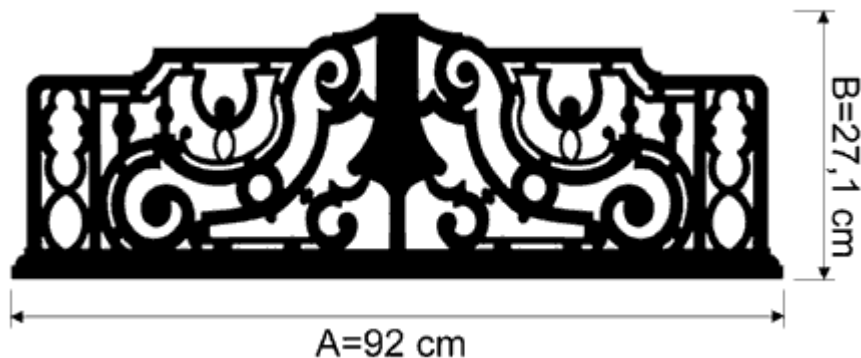

ORDER

Music desks – carved of MDF-plate

Please send your order via Fax: +48 62 762217-9

Tel.: +48 62 762217-8

Art. No. 609

Individual dimensions to align. Terms of realization to align.

Dimension Art. No.	Write the proper dimension or Individual dimension		Version/Finish	Quantity
	A	B		
609				
609				