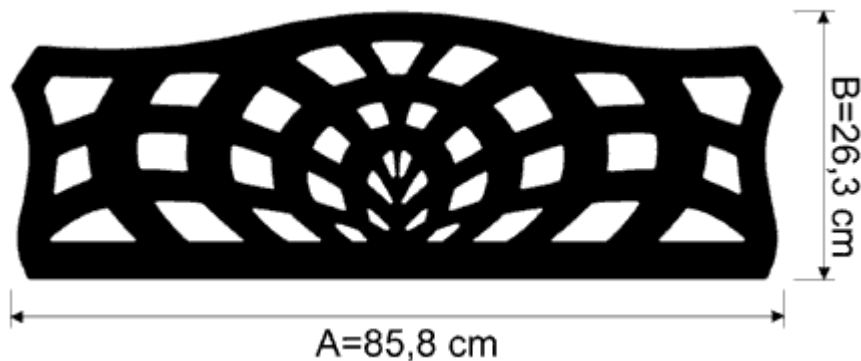

ORDER

Music desks – carved of MDF-plate

Please send your order via Fax: +48 62 762217-9

Tel.: +48 62 762217-8

Art. No. 608

Individual dimensions to align. Terms of realization to align.

Dimension Art. No.	Write the proper dimension or Individual dimension		Version/Finish	Quantity
	A	B		
608				
608				