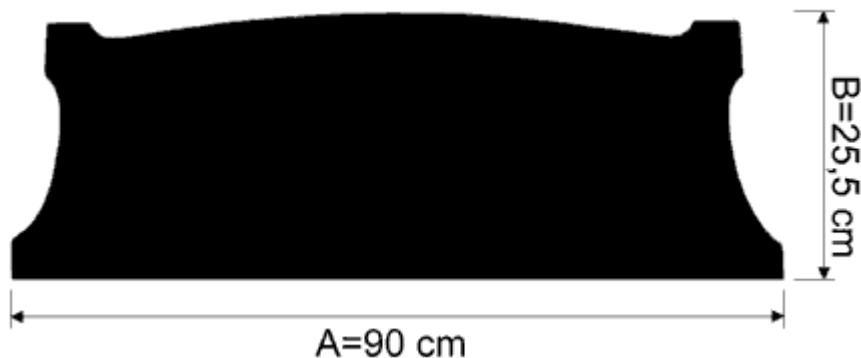

# ORDER

Music desks – carved of MDF-plate

Please send your order via Fax: **+48 62 762217-9**

Tel.: +48 62 762217-8

Art. No. 606

Individual dimensions to align. Terms of realization to align.

Dimension Art. No.	Write the proper dimension or Individual dimension		Version/Finish	Quantity
	A	B		
606				
606				