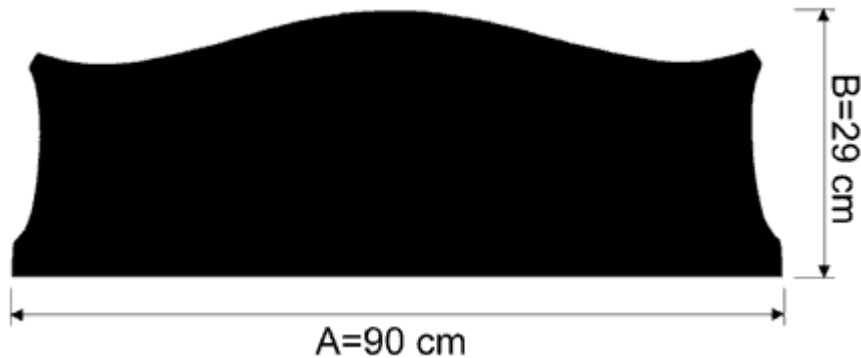

ORDER

Music desks – carved of MDF-plate

Please send your order via Fax: +48 62 762217-9

Tel.: +48 62 762217-8

Art. No. 605

Individual dimensions to align. Terms of realization to align.

Dimension Art. No.	Write the proper dimension or Individual dimension		Version/Finish	Quantity
	A	B		
605				
605				